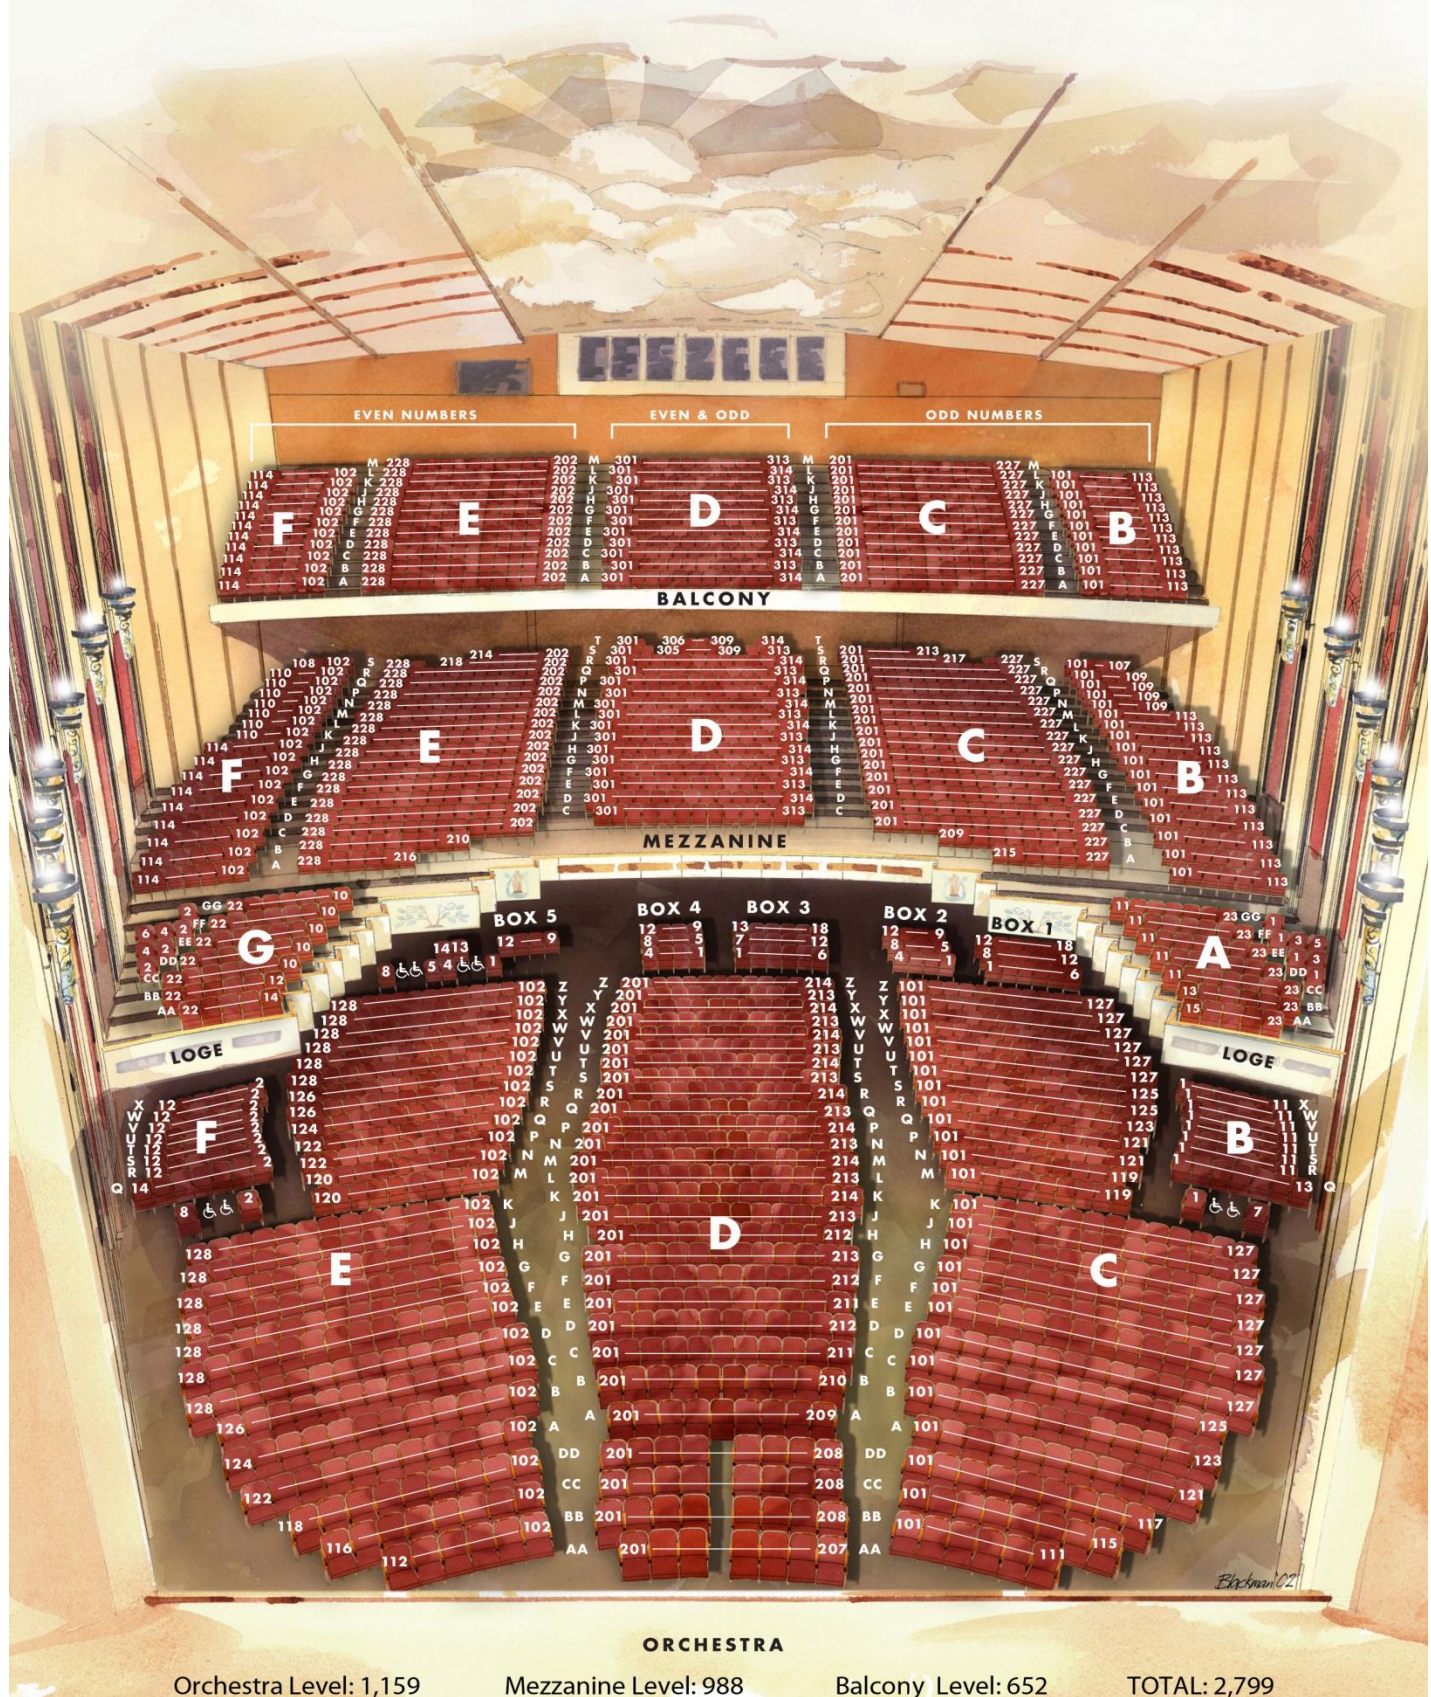

WILLIAM H.
MORTENSEN HALL

THE BUSHNELL CENTER
 FOR THE PERFORMING ARTS

Orchestra Level: 1,159

Mezzanine Level: 988

Balcony Level: 652

TOTAL: 2,799