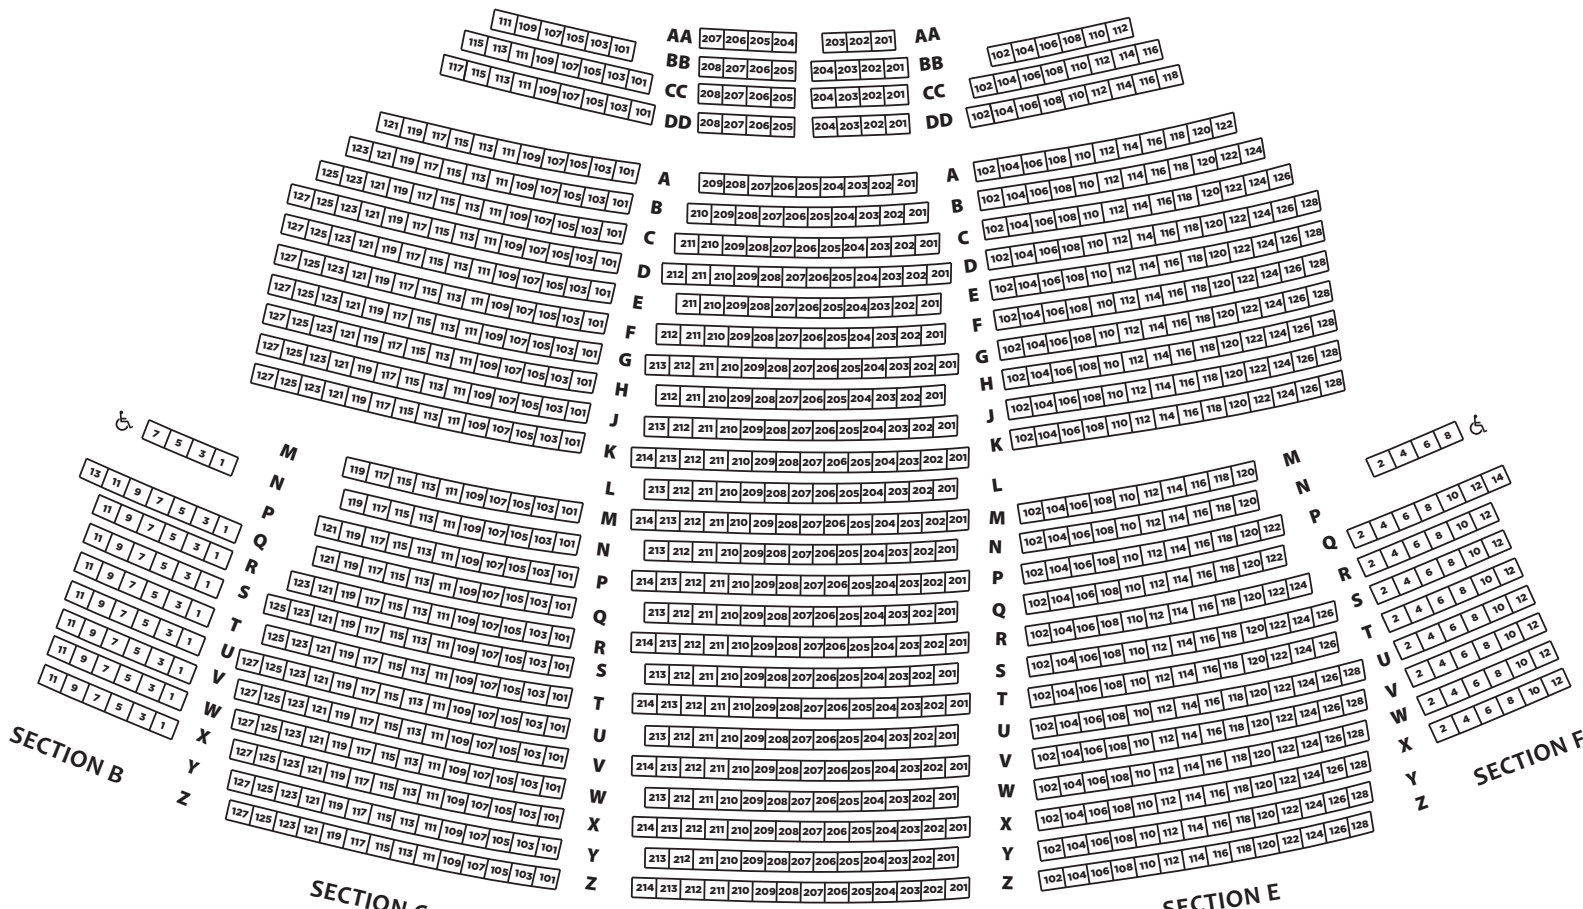

STAGE

ORCHESTRA

CAPACITY: 1159

STAGE

MEZZANINE

CAPACITY: 988

BALCONY

CAPACITY: 652