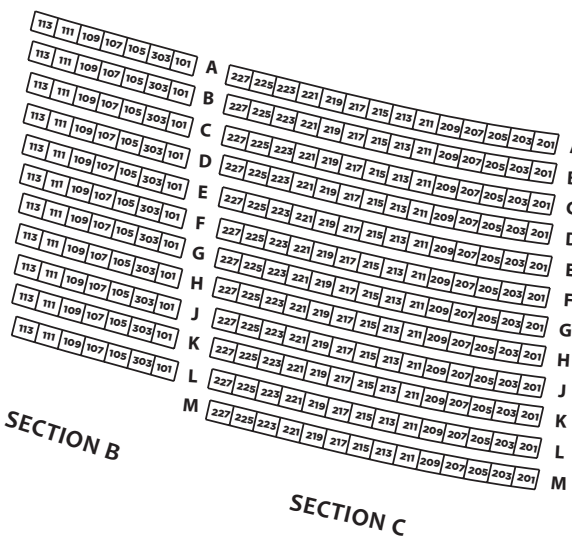

STAGE

ORCHESTRA

CAPACITY: 1159

STAGE

MEZZANINE

CAPACITY: 988

BALCONY

CAPACITY: 652