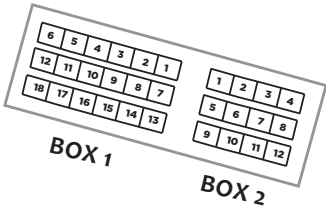

STAGE

ORCHESTRA

CAPACITY: 1159

SECTION B

SECTION C

SECTION D

SECTION E

BOX 1

BOX 2

BOX 3

BOX 4

BOX 5

STAGE

MEZZANINE

CAPACITY: 988

BALCONY

CAPACITY: 652