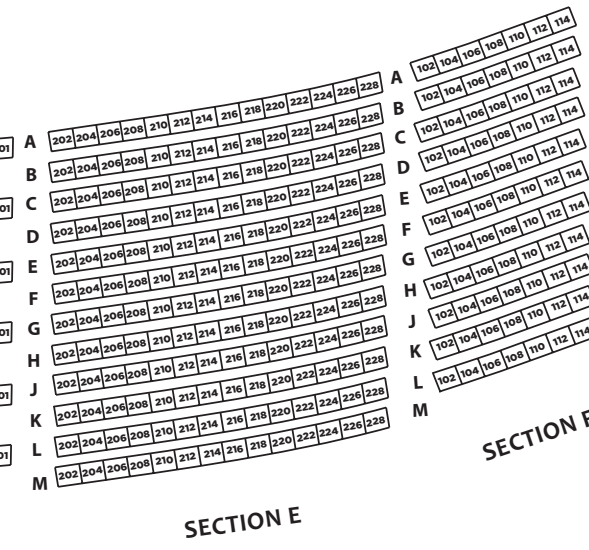

STAGE

ORCHESTRA

CAPACITY: 1159

STAGE

MEZZANINE

CAPACITY: 988

BALCONY

CAPACITY: 652