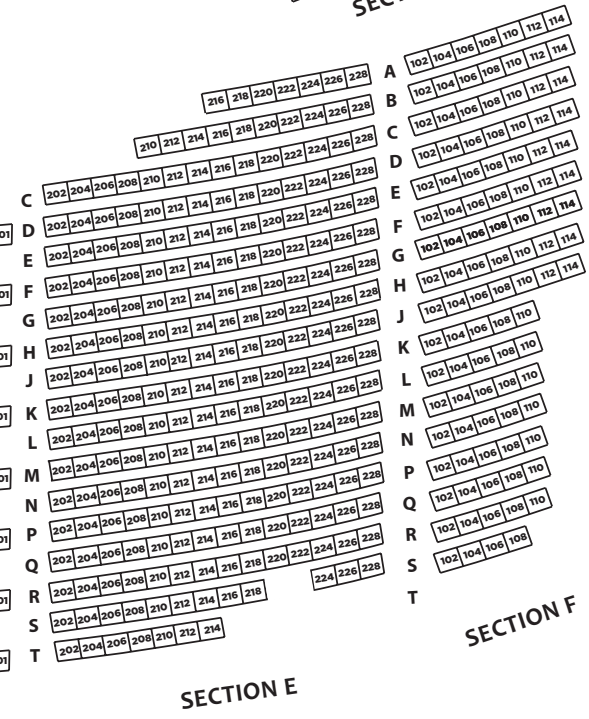

STAGE

ORCHESTRA

CAPACITY: 1159

STAGE

MEZZANINE

CAPACITY: 988

BALCONY

CAPACITY: 652