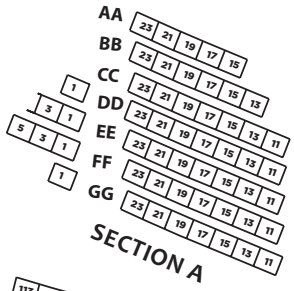

STAGE

ORCHESTRA

CAPACITY: 1159

STAGE

MEZZANINE

CAPACITY: 988

BALCONY

CAPACITY: 652