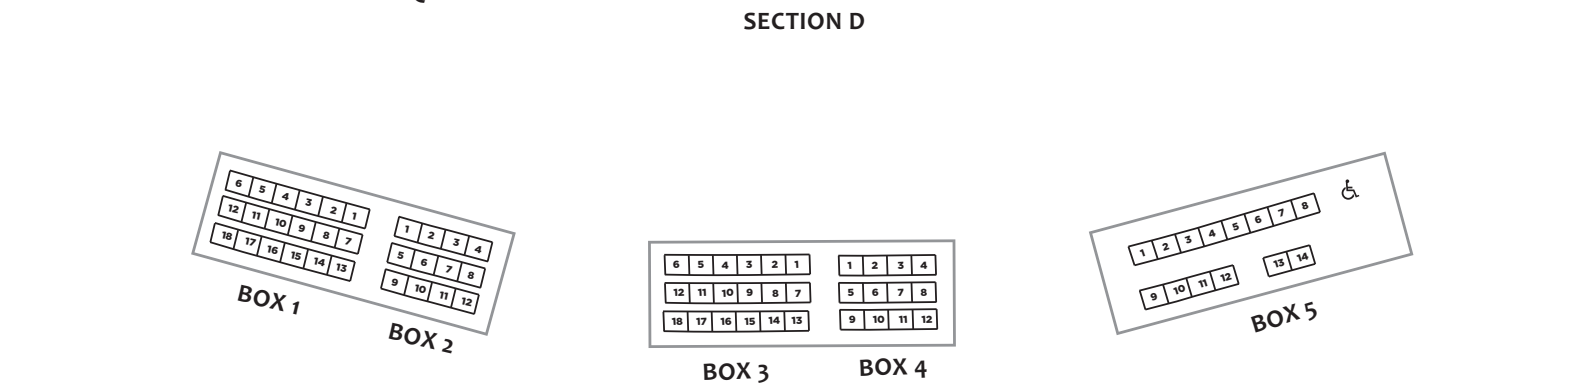

STAGE

ORCHESTRA

CAPACITY: 1159

STAGE

MEZZANINE

CAPACITY: 988

BALCONY

CAPACITY: 652