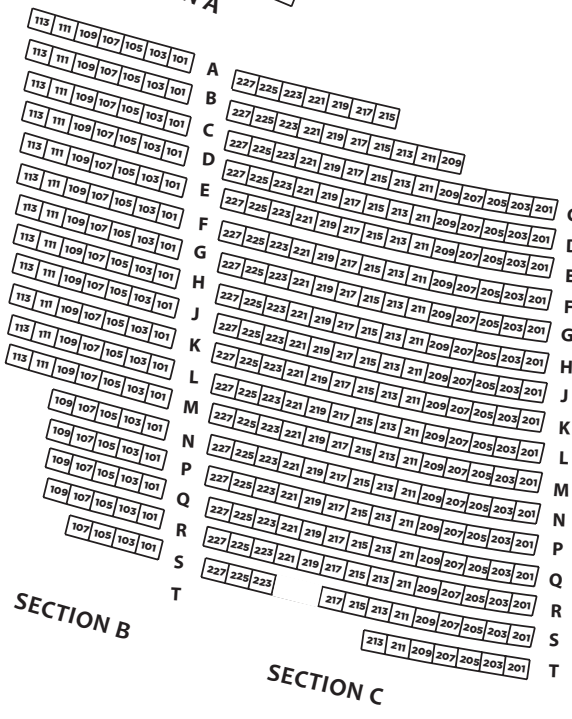

STAGE

ORCHESTRA

CAPACITY: 1159

STAGE

MEZZANINE

CAPACITY: 988

BALCONY

CAPACITY: 652