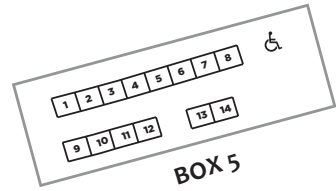

STAGE

ORCHESTRA

CAPACITY: 1159

SECTION B

SECTION C

SECTION D

SECTION E

BOX 1

BOX 2

BOX 3

BOX 4

BOX 5

STAGE

MEZZANINE

CAPACITY: 988

BALCONY

CAPACITY: 652