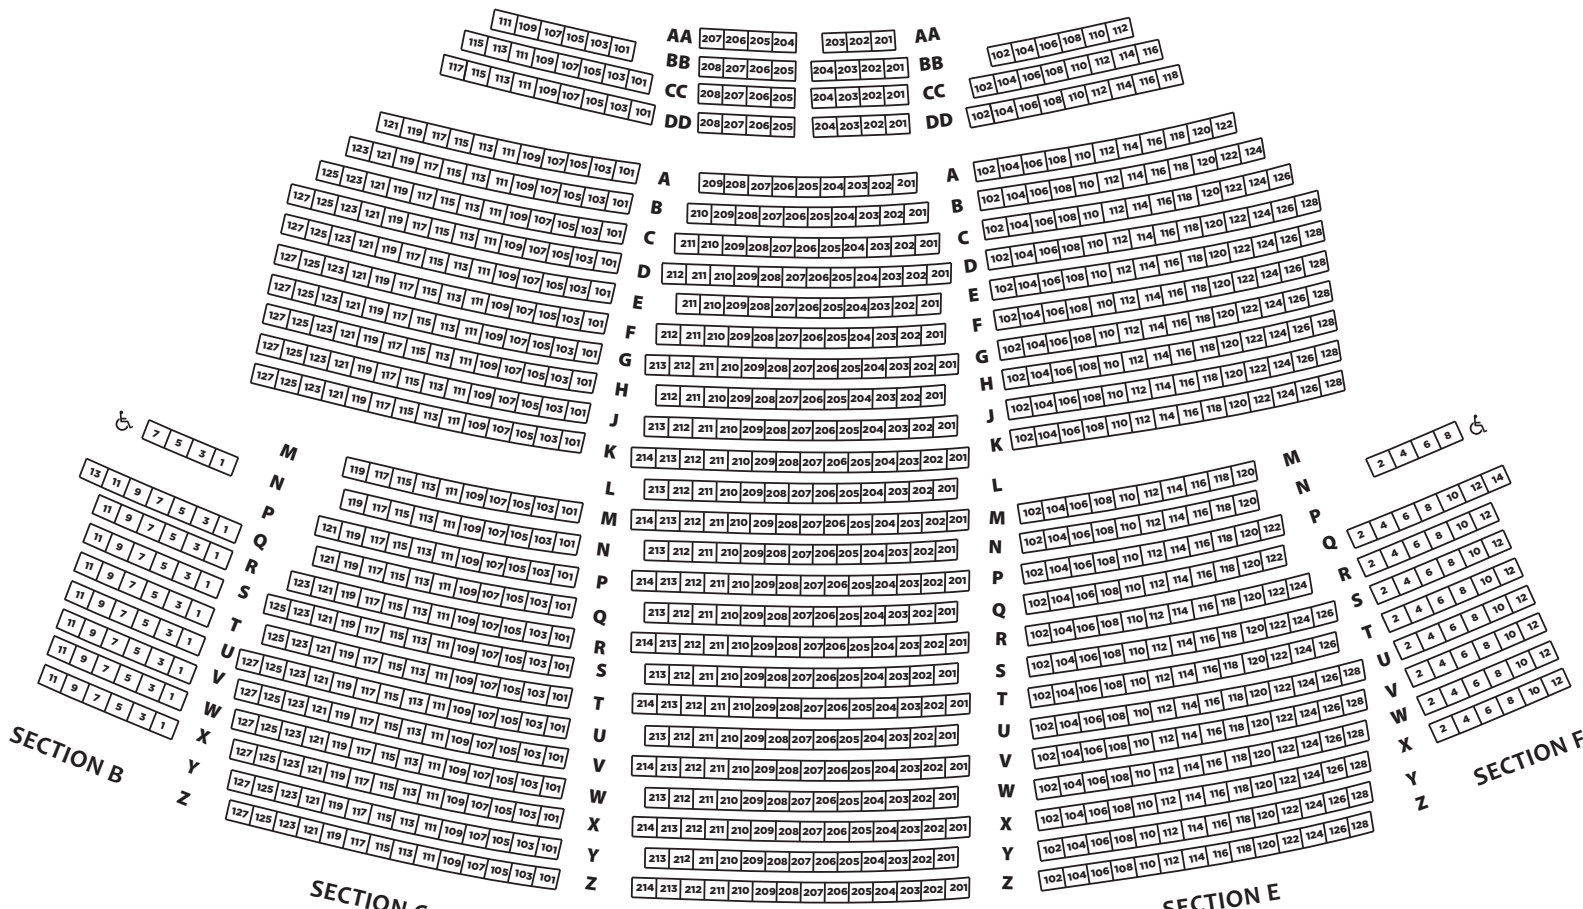

STAGE

ORCHESTRA

CAPACITY: 1159

SECTION B

SECTION C

SECTION D

SECTION E

BOX 1

BOX 2

BOX 3

BOX 4

BOX 5

STAGE

MEZZANINE

CAPACITY: 988

BALCONY

CAPACITY: 652