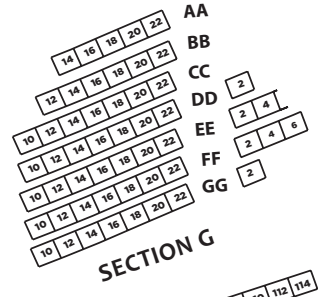

STAGE

ORCHESTRA

CAPACITY: 1159

STAGE

MEZZANINE

CAPACITY: 988

BALCONY

CAPACITY: 652