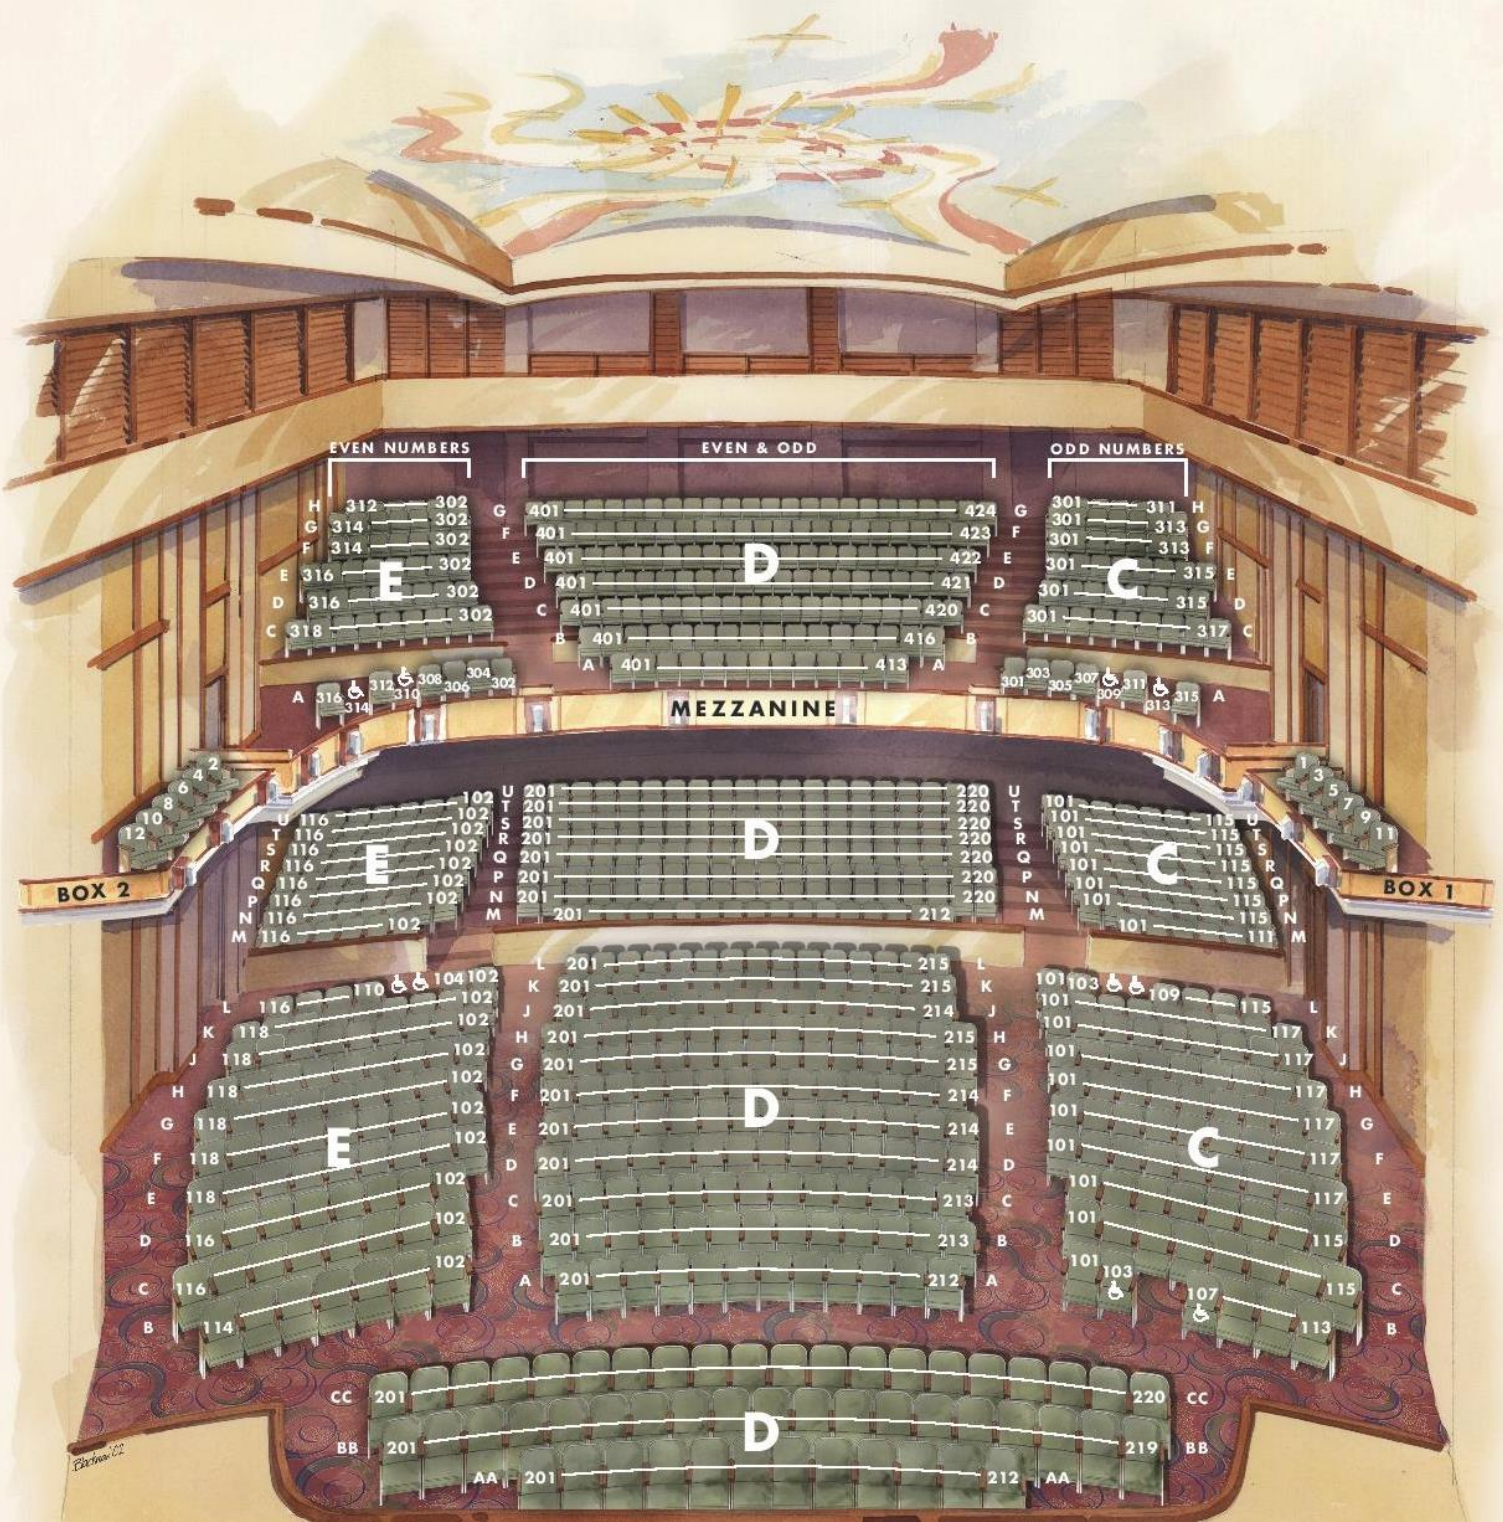

# BELDING THEATER

THE BUSHNELL CENTER  
FOR THE PERFORMING ARTS

ORCHESTRA

STAGE

Orchestra Level: 651  
Mezzanine Level: 257  
TOTAL: 908