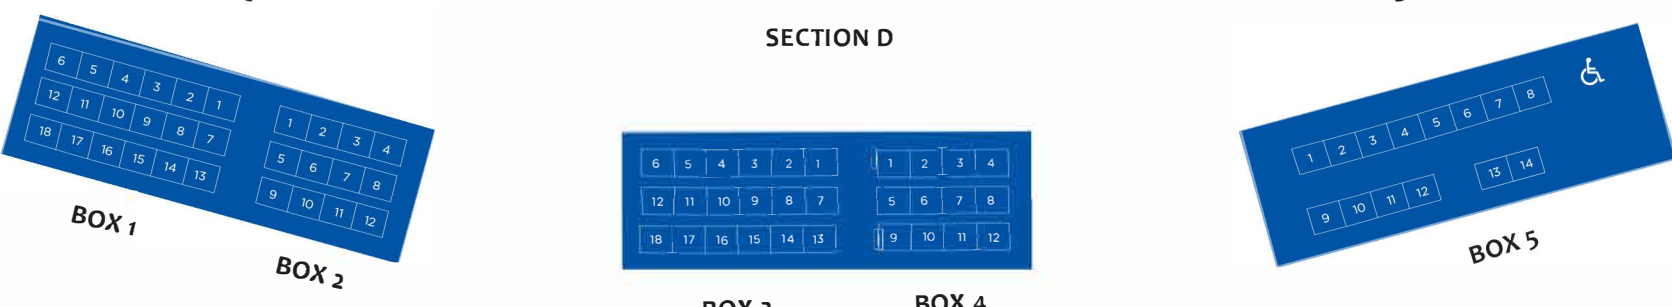

- Broadway Circle
- Prime Orchestra
- Rear Orchestra/Box
- Side Orchestra
- Prime Mezzanine
- Front Mezzanine
- Middle Mezzanine
- Rear Mezzanine
- Prime Balcony
- Front Balcony
- Mid/Rear Balcony

STAGE

ORCHESTRA
CAPACITY: 1159

SECTION MAP

Visit bushnell.org/subscription to view pricing for each section

MEZZANINE
CAPACITY: 988

BALCONY
CAPACITY: 652