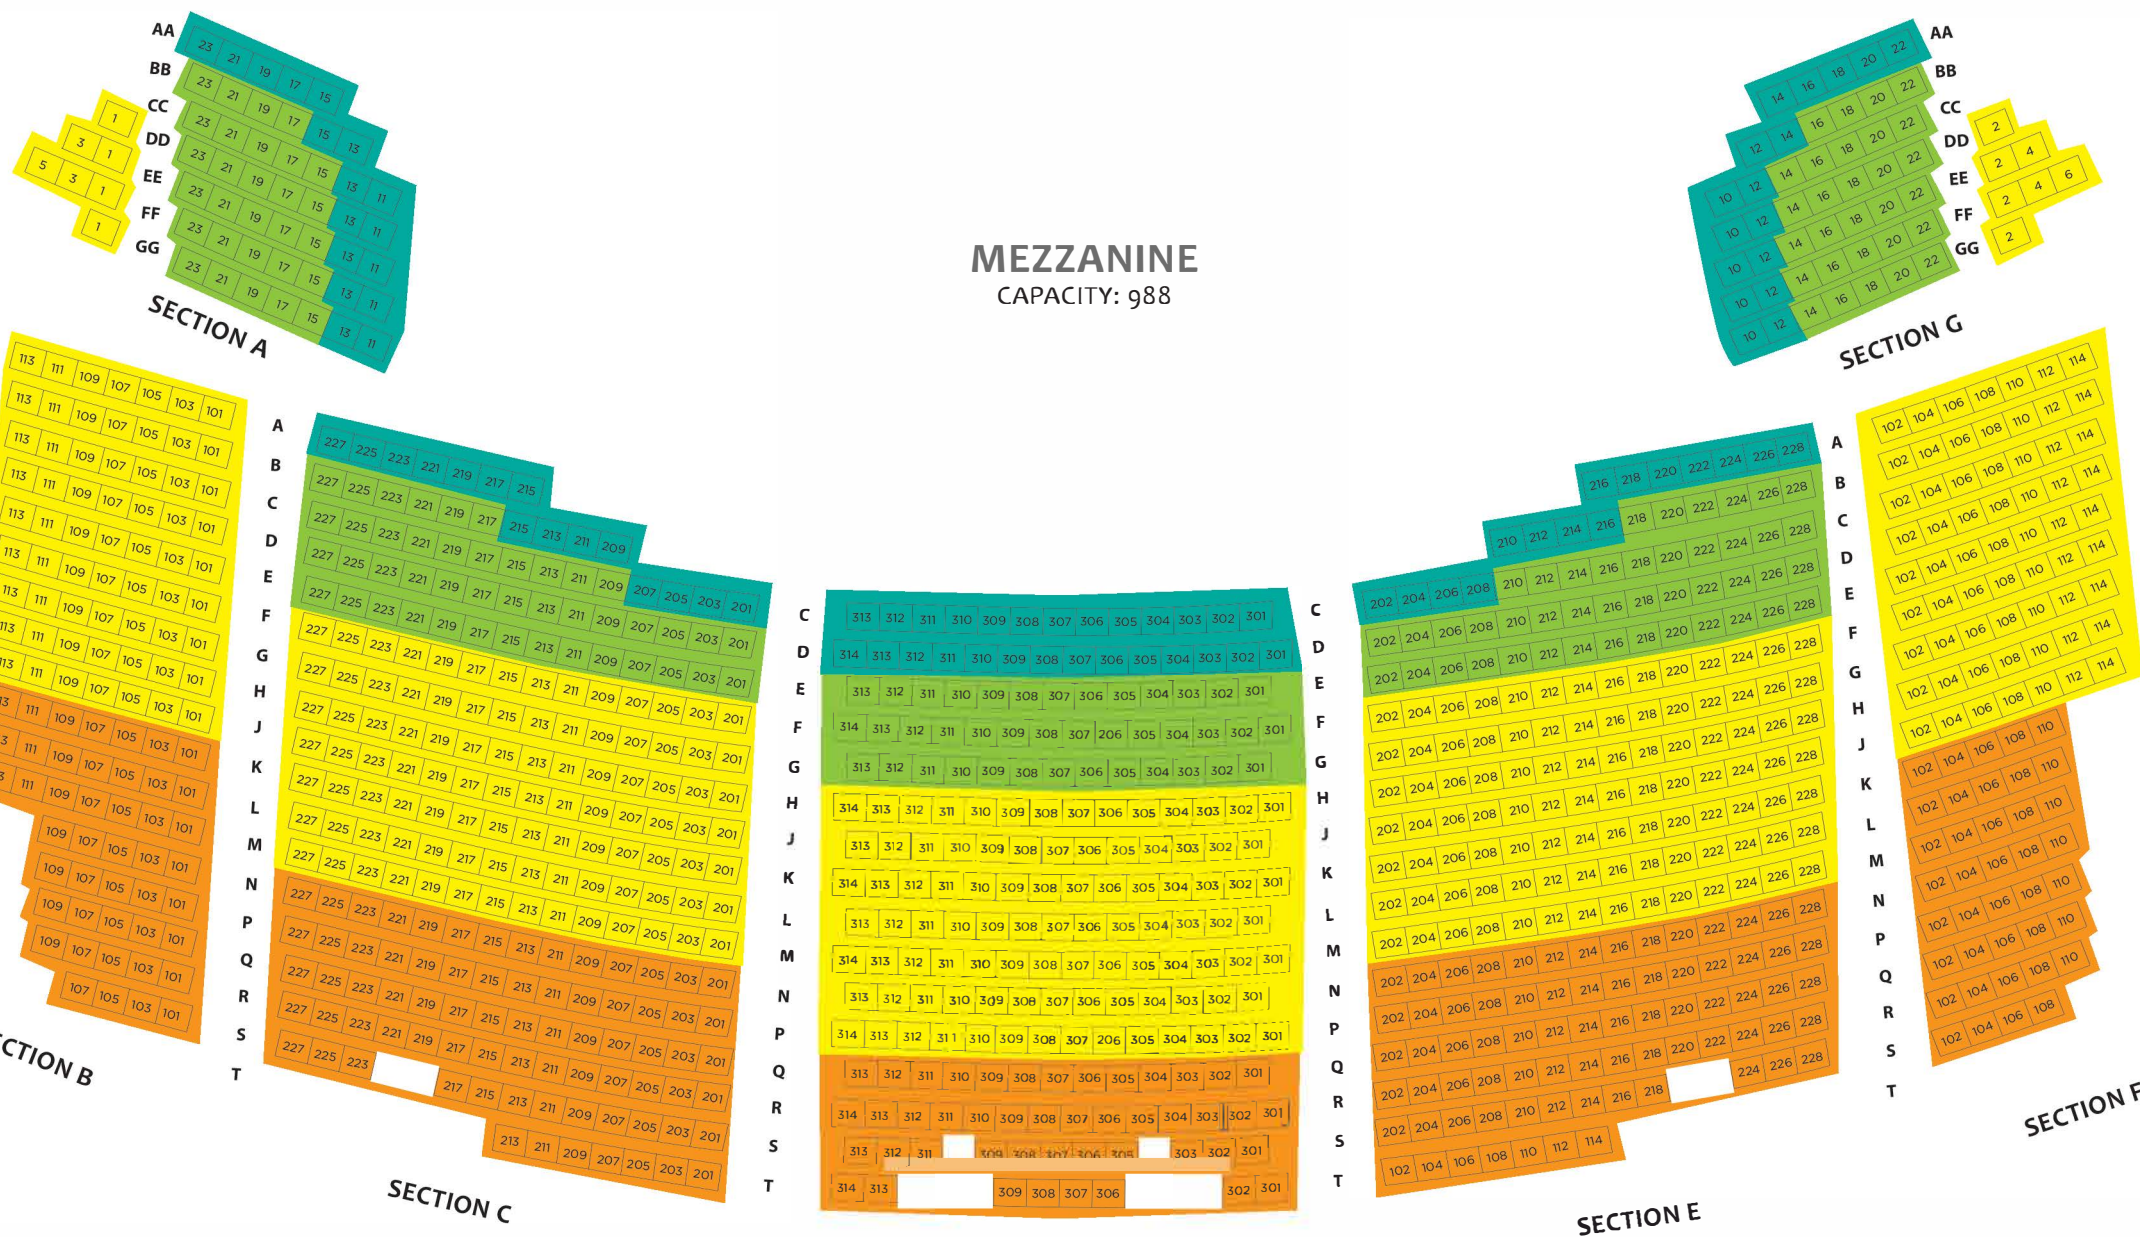

- Broadway Circle
- Prime Orchestra
- Rear Orchestra/Box
- Side Orchestra
- Prime Mezzanine
- Front Mezzanine
- Middle Mezzanine
- Rear Mezzanine
- Prime Balcony
- Front Balcony
- Mid/Rear Balcony

STAGE

ORCHESTRA
CAPACITY: 1159

SECTION MAP

Visit bushnell.org/subscription to view pricing for each section

MEZZANINE
CAPACITY: 988

BALCONY
CAPACITY: 652