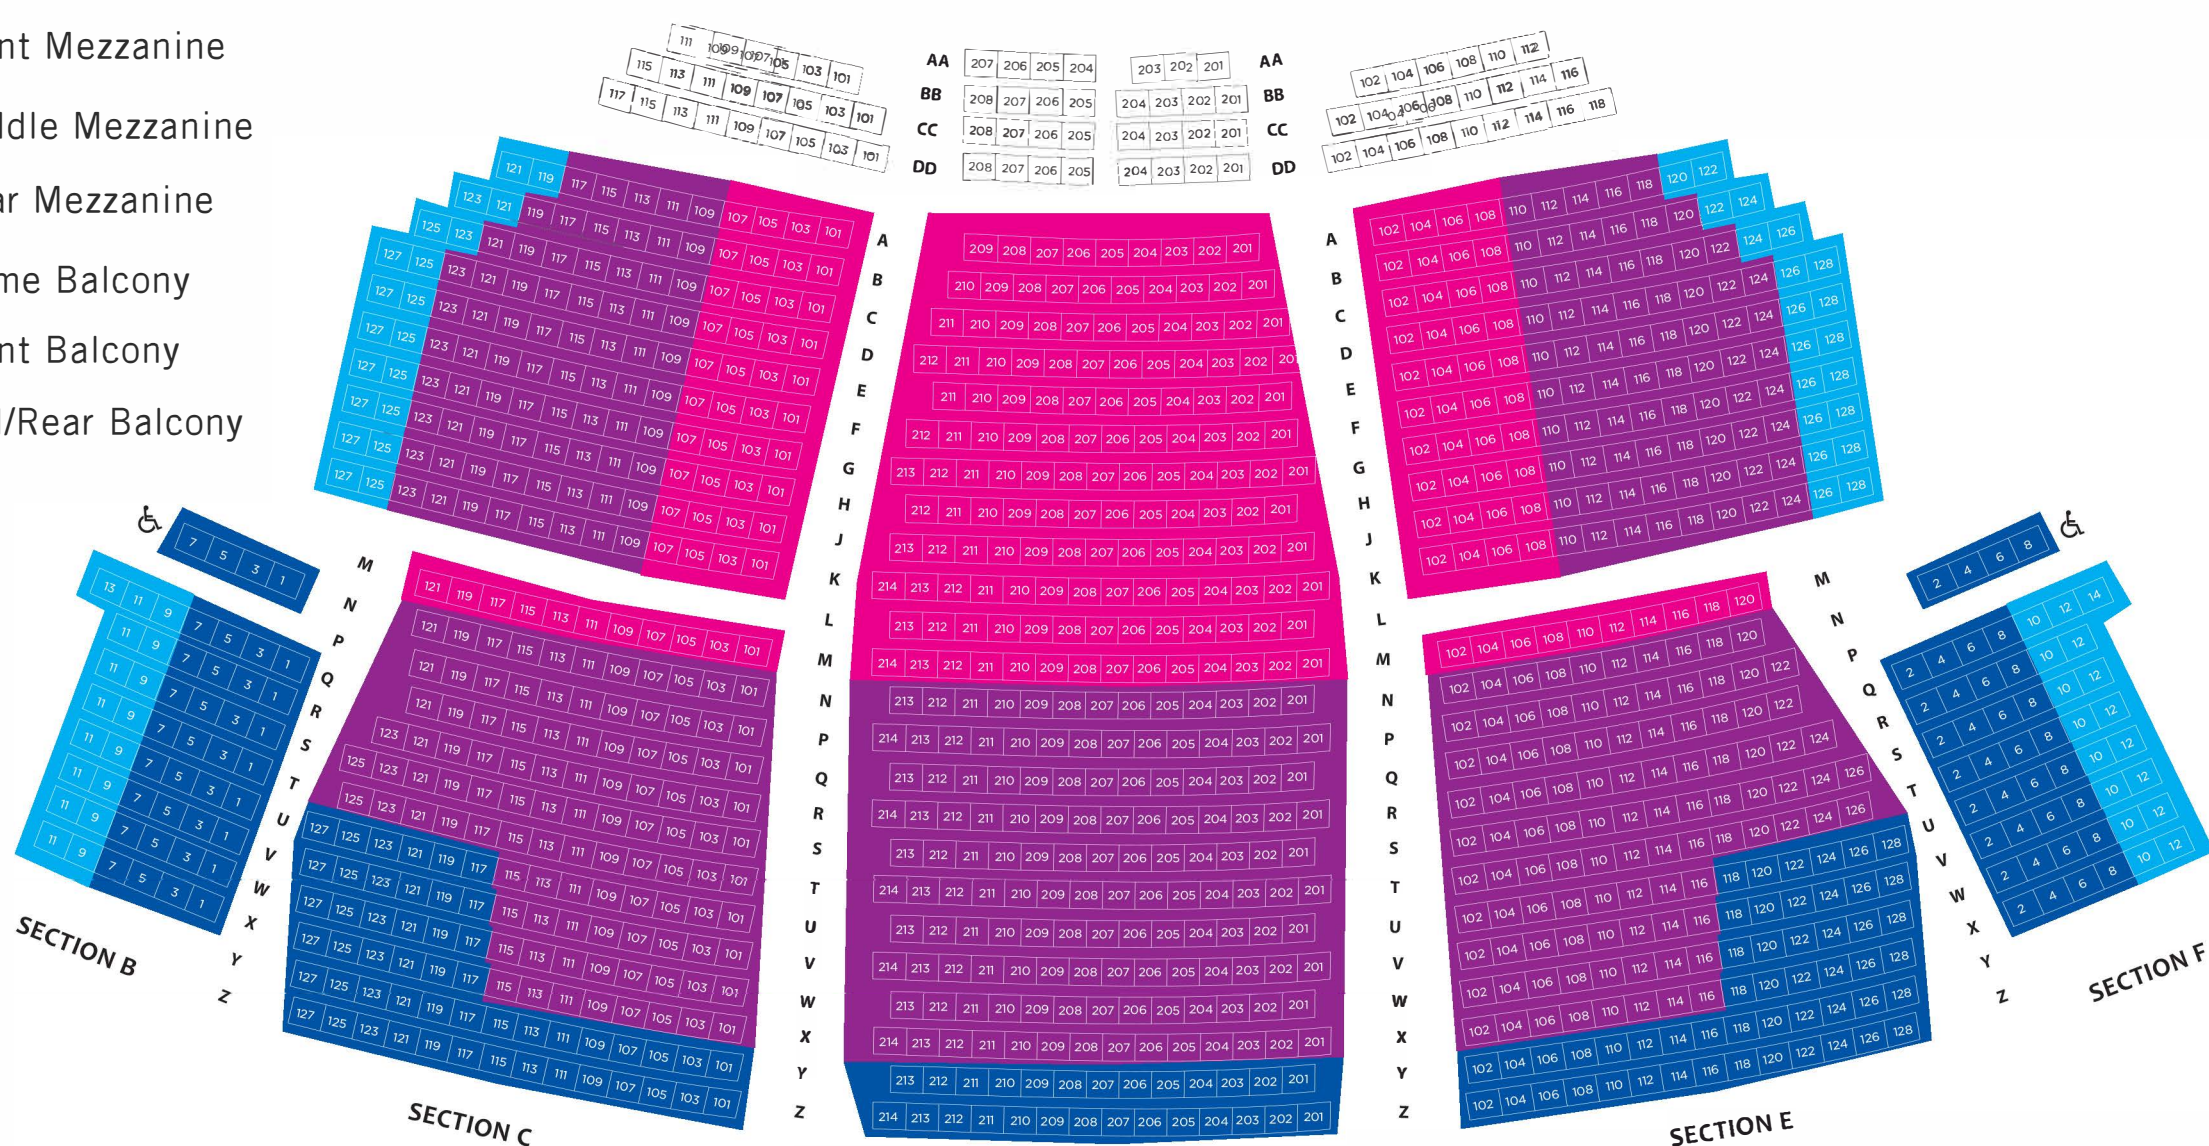

- Broadway Circle
- Prime Orchestra
- Rear Orchestra/Box
- Side Orchestra
- Prime Mezzanine
- Front Mezzanine
- Middle Mezzanine
- Rear Mezzanine
- Prime Balcony
- Front Balcony
- Mid/Rear Balcony

STAGE

ORCHESTRA
CAPACITY: 1159

SECTION MAP

Visit bushnell.org/subscription to view pricing for each section

MEZZANINE
CAPACITY: 988

BALCONY
CAPACITY: 652