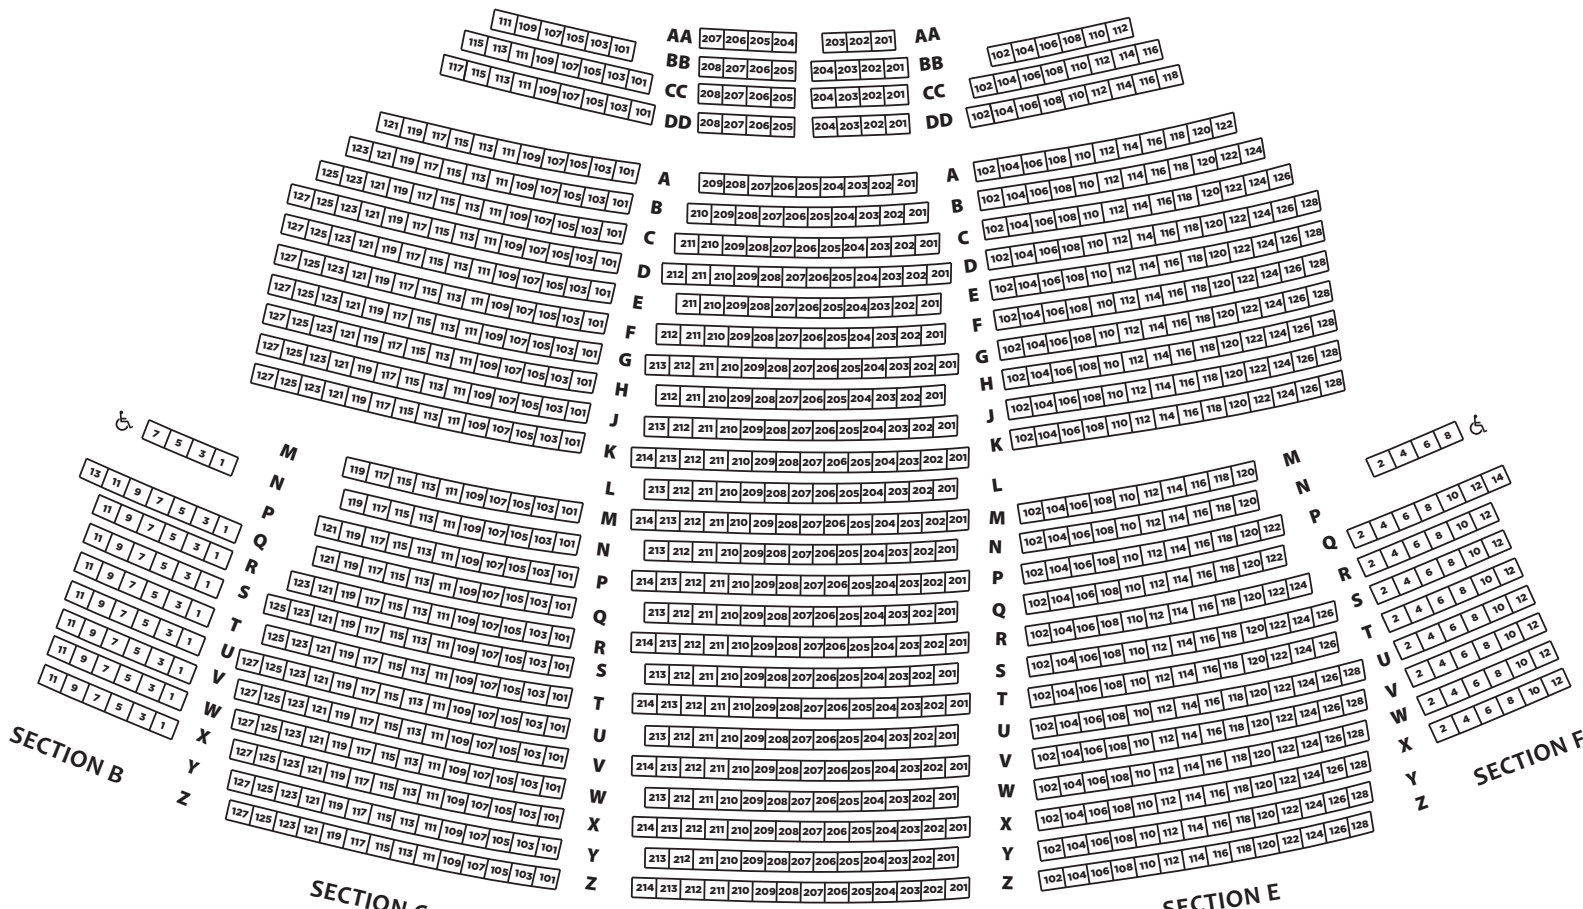

STAGE

ORCHESTRA

CAPACITY: 1159

SECTION B

SECTION C

SECTION D

SECTION E

STAGE

MEZZANINE

CAPACITY: 988

BALCONY

CAPACITY: 652

SECTION D

SECTION E