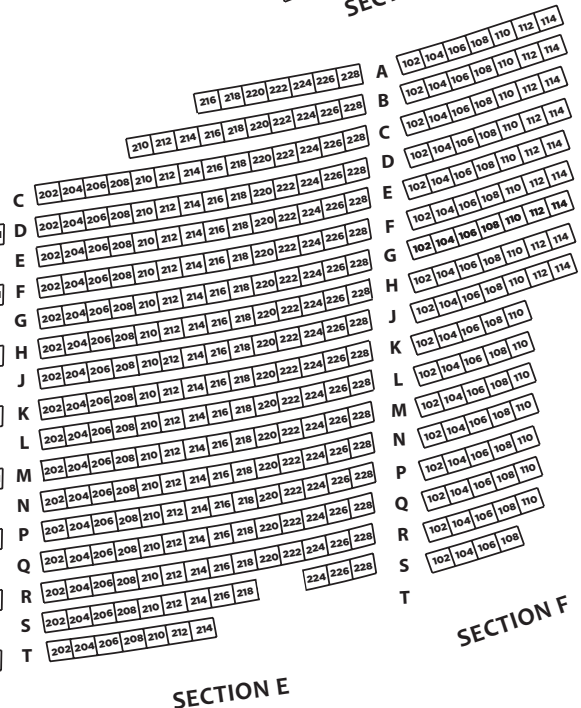

STAGE

ORCHESTRA

CAPACITY: 1159

SECTION B

SECTION C

SECTION D

SECTION E

STAGE

MEZZANINE

CAPACITY: 988

BALCONY

CAPACITY: 652

SECTION D

SECTION E