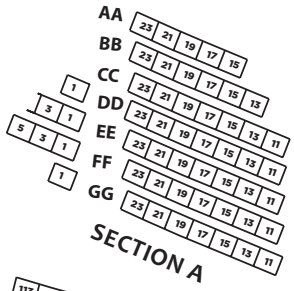

STAGE

ORCHESTRA

CAPACITY: 1159

SECTION B

SECTION C

SECTION D

SECTION E

STAGE

MEZZANINE

CAPACITY: 988

BALCONY

CAPACITY: 652

SECTION D

SECTION E