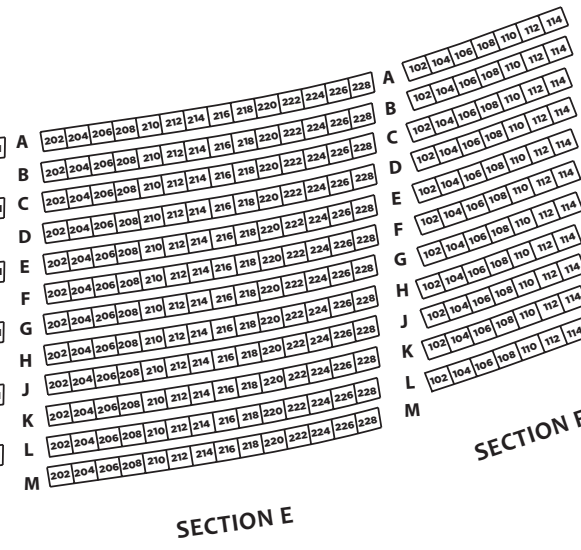

STAGE

ORCHESTRA

CAPACITY: 1159

SECTION B

SECTION C

SECTION D

SECTION E

STAGE

MEZZANINE

CAPACITY: 988

BALCONY

CAPACITY: 652

SECTION D

SECTION E