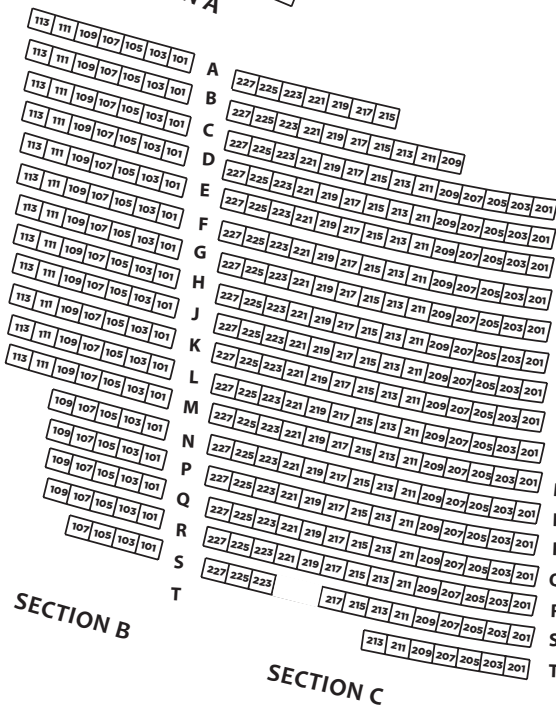

STAGE

ORCHESTRA

CAPACITY: 1159

SECTION B

SECTION C

SECTION D

SECTION E

STAGE

MEZZANINE

CAPACITY: 988

BALCONY

CAPACITY: 652

SECTION D

SECTION E