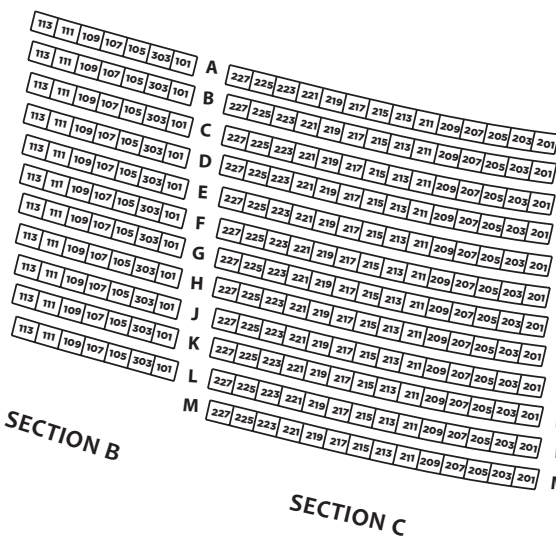

STAGE

ORCHESTRA

CAPACITY: 1159

SECTION B

SECTION C

SECTION D

SECTION E

STAGE

MEZZANINE

CAPACITY: 988

BALCONY

CAPACITY: 652

SECTION D

SECTION E