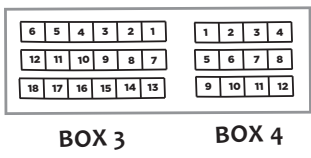

STAGE

ORCHESTRA

CAPACITY: 1159

SECTION B

SECTION C

SECTION D

SECTION E

STAGE

MEZZANINE

CAPACITY: 988

BALCONY

CAPACITY: 652

SECTION D

SECTION E