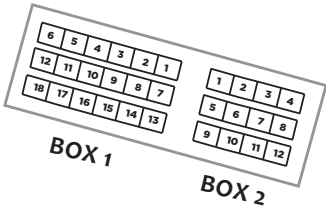

STAGE

ORCHESTRA

CAPACITY: 1159

SECTION B

SECTION C

SECTION D

SECTION E

STAGE

MEZZANINE

CAPACITY: 988

BALCONY

CAPACITY: 652

SECTION D

SECTION E