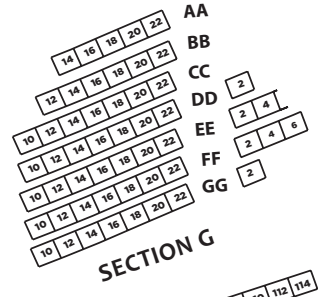

STAGE

ORCHESTRA

CAPACITY: 1159

SECTION B

SECTION C

SECTION D

SECTION E

STAGE

MEZZANINE

CAPACITY: 988

BALCONY

CAPACITY: 652

SECTION D

SECTION E